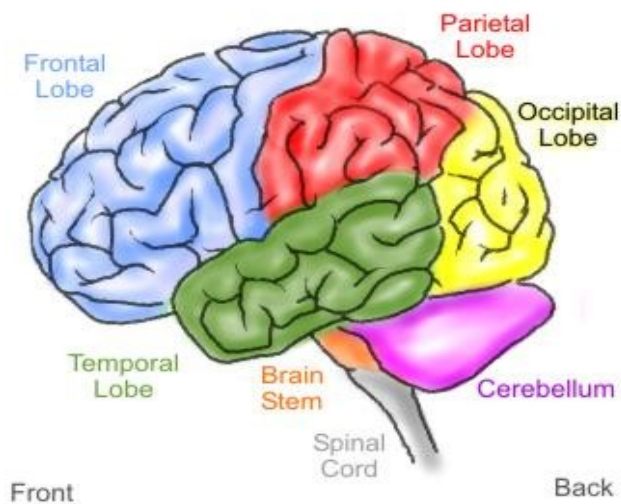

Our Brain Team

Regions of the Human Brain

The **LOBES** in each half of our brain control different things. They are part of your brain team.

PARIETAL LOBE: speech, sensory signals.

OCCIPITAL LOBE: vision.

FRONTAL LOBE: personality, reasoning, speech, muscles.

TEMPORAL LOBE: hearing, speech, understanding stuff.

FUN FACTS

Your nerves can send signals at more than 200 miles per hour!

Your brain is 80% water!

Your brain stops growing when you are 15, but learning never stops!

Your brain uses as much power as a 10-watt light bulb!

Your brain has between 10 billion to 100 billion nerve cells.

Each nerve cell in your brain can have up to 250,000 connections to other nerve cells!