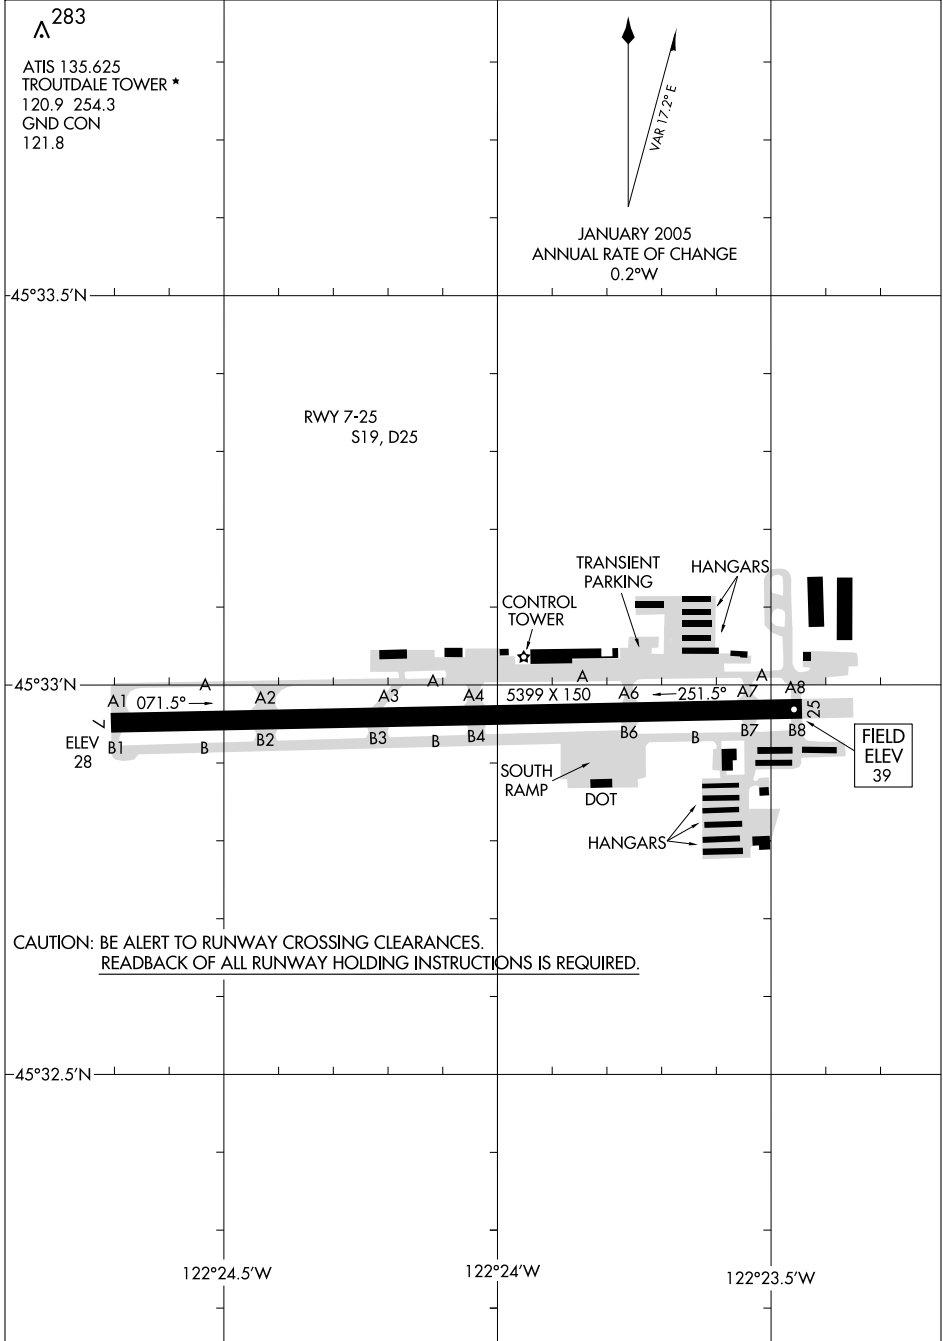

# AIRPORT DIAGRAM

AL-649 (FAA)

PORTLAND-TROUTDALE (TTD)

PORTLAND, OREGON

NW-1, 30 AUG 2007 to 27 SEP 2007

# AIRPORT DIAGRAM

PORTLAND, OREGON  
PORTLAND-TROUTDALE (TTD)