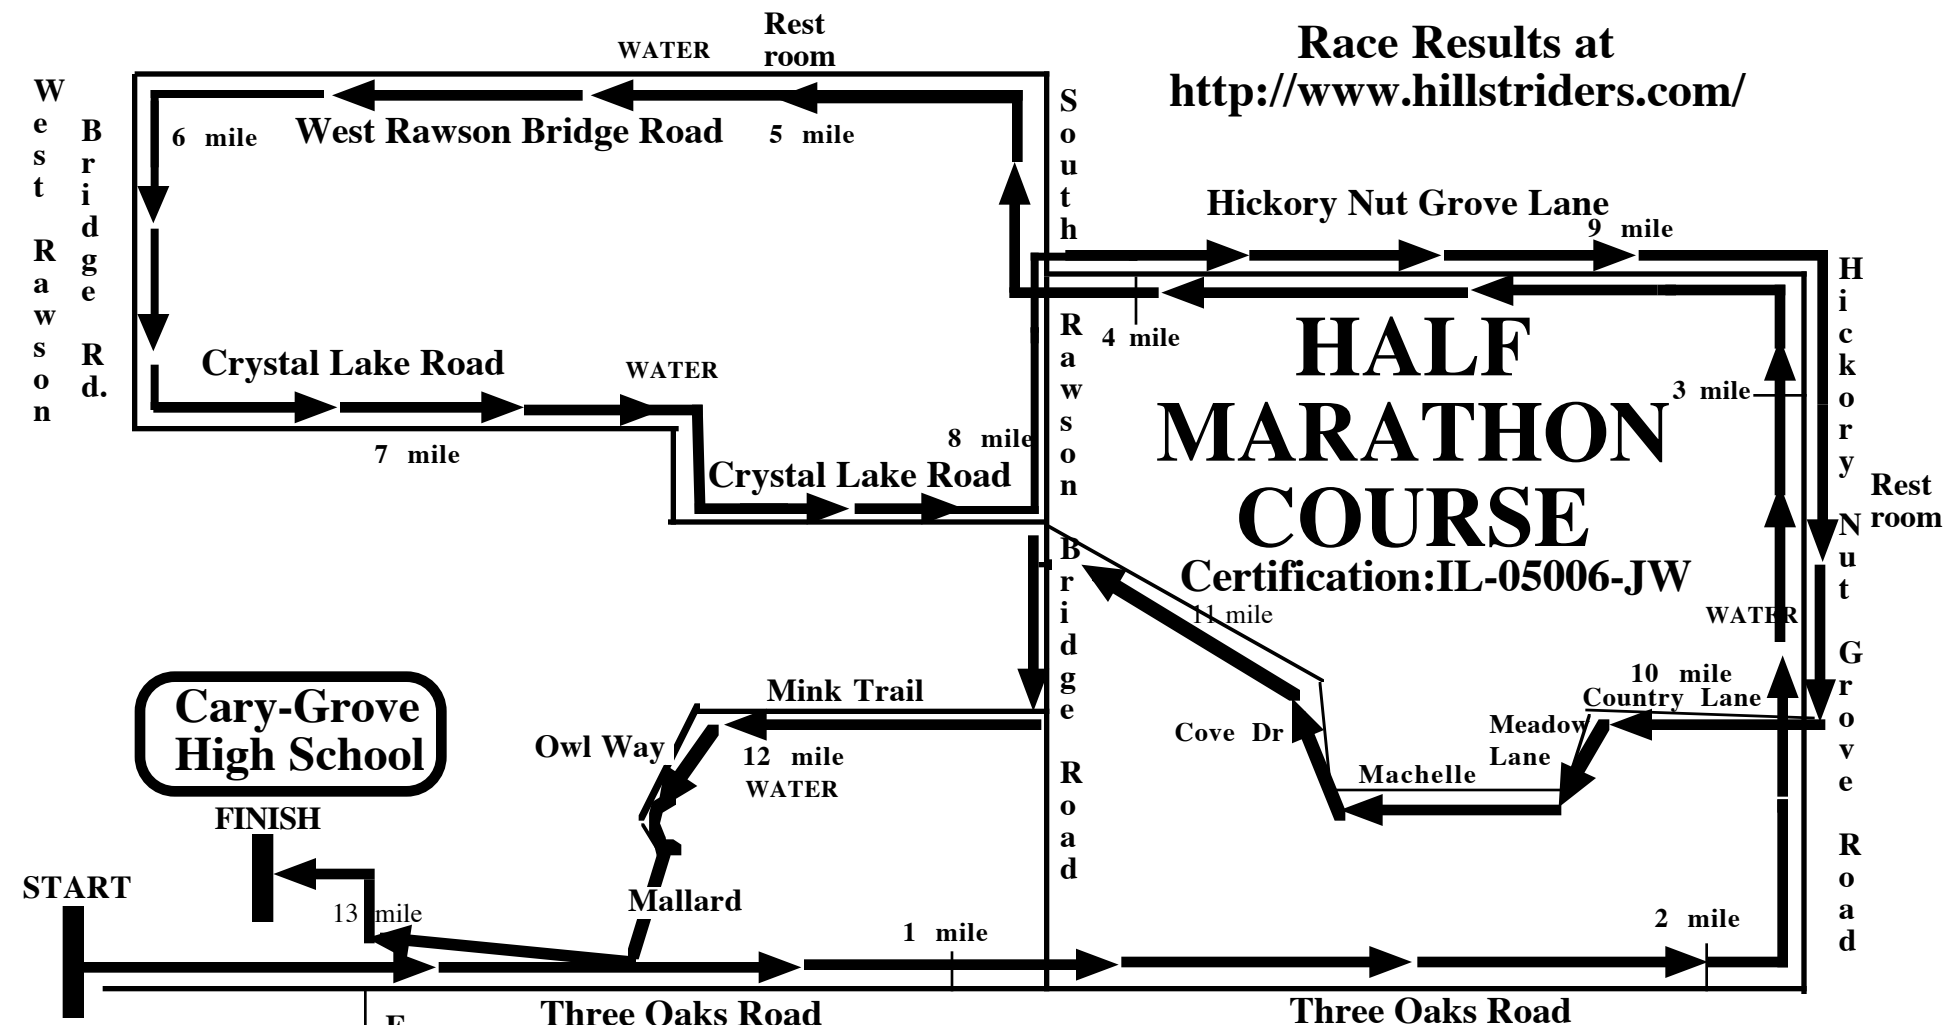

HILLSTRIDERS MARCH MADNESS HALF MARATHON MAP

Race Results at
<http://www.hillstriders.com/>

**8:35 AM
START TIME**

First St

Cary

	Turn-Direction	Road	Turn-Direction	Road
Start	East	Start on Three Oaks Road	Right	West
Left	North	Hickory Nut Grove Road	Left	South
Left	West	Hickory Nut Grove Lane	Right	West
Right	North	Rawson Bridge Road	Right	North
Left	West	Rawson Bridge Road	Left	South
Left	South	Rawson Bridge Road	Right	West
Left	East	Crystal Lake Road	Left	South
Left	North	Rawson Bridge Road	Right	South
Right	East	Hickory Nut Grove Road	Right	West
Right	South	Hickory Nut Grove Lane	Right	North
			Left	West

Parking Lot to Finish Line